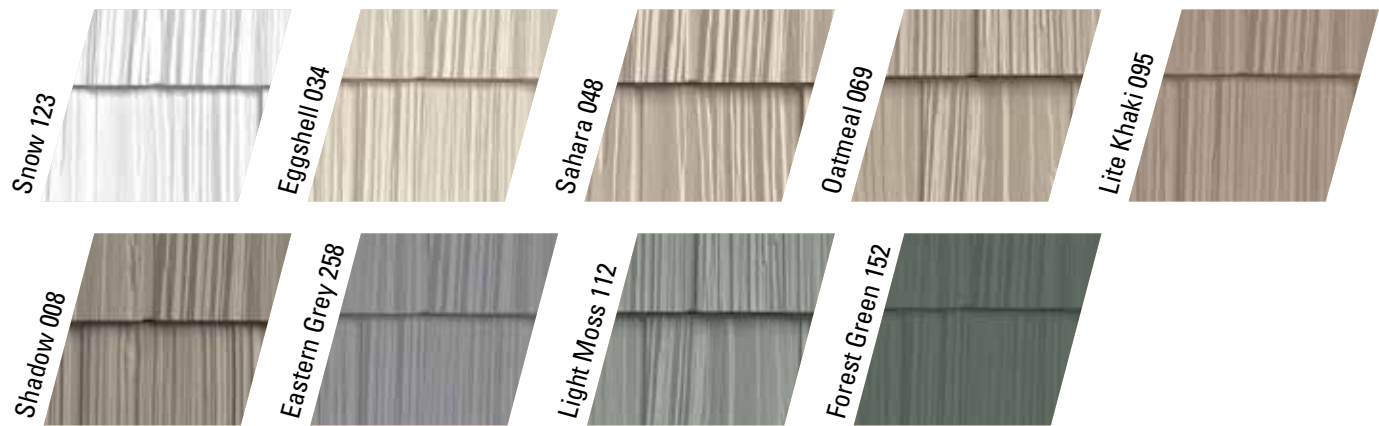

# Color

		Recommended J-Channel Color	Stone	Split Shake 7" Exposure	Perfection Shingle 7" Exposure	Staggered Shake 7" & 10" Exposure	Rounds 6" Exposure
<b>The Weathered Collection™</b>							
Vanilla Bean 804	179			●	●	●	
Golden Straw 806	165			●	●	●	
Rustic Cedar 809	179			●	●	●	
Vintage Taupe 820	180			●	●	●	
Sandalwood 821	246			●	●	●	
Harvest Wheat 822	008			●	●	●	
Moon Rock 826	258			●	●	●	
Colonial Grey 827	258			●	●	●	
Rustic Brown 828	235			●	●	●	
Red Cedar 834	210			●	●	●	
<b>The Uptown Collection™</b>							
Oceanside 202	202			●	●	●	●
Oak Leaf 658	658			●	●	●	▲
Deep Granite 692	692			●	●	●	▲
Smoke Grey 528	528			●	●	●	▲
Cocoa 248	248			●	●	●	▲
Musket Brown 594	594			●	●	●	▲
Russet 278	278			●	●	●	●
<b>The Timeless Collection™</b>							
Snow 123	123			●	●	●	●
Eggshell 034	034			●	●	●	●
Sahara 048	048			●	●	●	▲
Oatmeal 069	069			●	●	●	▲
Lite Khaki 095	095			●	●	●	▲
Shadow 008	008			●	●	●	●
Eastern Grey 258	258			●	●	●	▲
Light Moss 112	112			●	●	●	●
Forest Green 152	152			●	●	●	▲
<b>The Shoreline Collection™</b>							
Coconut 622	622			●	●	●	▲
Warm Yellow 524	524			●	●	●	▲
Papaya 640	640			●	●	●	▲
Key Lime 638	638			●	●	●	▲
Blueberry 253	253			●	●	●	▲
<b>Stone</b>	Requires 1" J-Channel						
Cottonwood 850	034		●				
Desert Canyon 851	008		●				
Red Rocks 852	008		●				
Mesa 853	008		●				

www.Foundry-Siding.com  
Atención al cliente: +44 (0)1482 880478 • Fax: +44 (0)1482 880678

The Weathered Collection®

The Uptown Collection™

The Timeless Collection™

The Shoreline Collection™

Los colores reales pueden diferir de las tonalidades impresas.